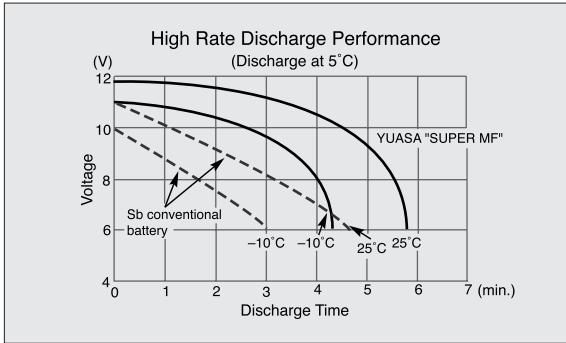

SUPERIOR HIGH RATE PERFORMANCE

The electrically low resistant separator and heavyduty plates allow the Yuasa SUPER MF batteries to yield 30% more and faster starting power over conventional batteries.

SHELF LIFE

The special plate material and the bone dry-charge construction enable the storage for nearly 2 years without noticeable loss of charge retention.

CAUTION: SELECT THE CORRECT ELECTROLYTE

Use the YUASA exclusive electrolyte for the first time. Match the battery type, specified in the following table, with ECR code number on the electrolyte bottle.

Do not use if the number is not identical. The use of other numbers or other additive electrolytes may cause the battery plates to become damaged and the battery service life shortened.

SPECIAL ACID PACK

Yuasa SUPER MF batteries are available for delivery in dry and charged condition for those who stock and resell batteries, with the special acid pack separately supplied, made of strong poly-vinyl tank. This will help batteries kept in the best dry charge condition and fresh for immediate activation.

UN Approval No.2796

LOWEST SELF-DISCHARGE

The calcium grid reduces the self-discharge rate to only 0.2% a day against 0.5-1.0% for conventional batteries.