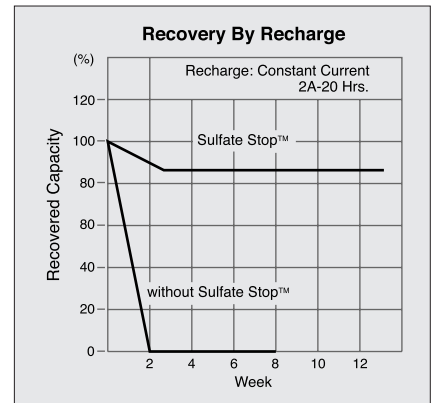

: Supplied from Yuasa Group affiliates.

YUMICRON

FROM our research shows that 95% of all battery troubles arise from the battery being left for a long the period at a discharged condition. If a battery is left at the discharged condition, a crystal-like material is formed on battery plates' surface which cause a higher resistance to conductivity.

This phenomenon is called "sulfation".

Once a battery has become sulfated it is very difficult to restore the full charge and the battery has to be replaced with a new one.

Yuasa "SULFATE STOP" is the chemical formula incorporated that drastically reduces the sulfate crystal buildup on battery plates' surface and thus tremendously prolongs the life expectancy of the battery and minimizes battery expenses.